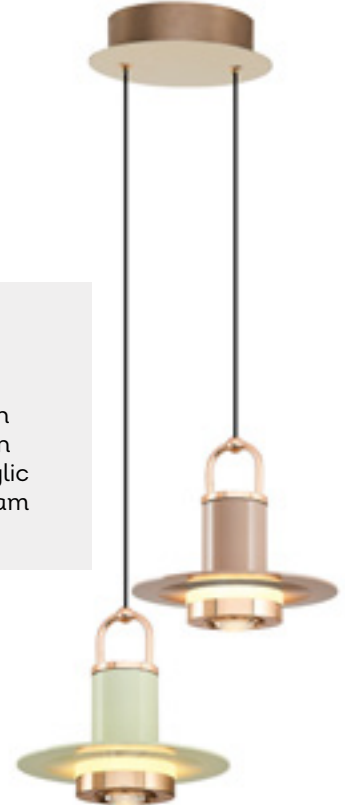

tap to-go to
product page

3251-2

25W LED
W:145 Ø:20 H:89
3000 Kelvin
2500 Lumen
Brown, Oranj
Metal, Leather

3251-4

24W LED
W:70 Ø:70 H:74
3000 Kelvin
2400 Lumen
Brown, Oranj
Metal, Leather

2821

2821-1A

6w LED
Ø:17 H:120
3000 Kelvin
600 Lumen
Metal, Acrylic
White, Orange
Pink, Cream

2821-11A

1x80w LED
Ø:50 H:60
3000 Kelvin
8000 Lumen
Metal, Acrylic
Mixed

tap to-go to
product page

2821

2821-5AS

1x38w LED
W:90 L:17 H:120
3000 Kelvin
3800 Lumen
Metal, Acrylic
Mixed

tap to-go to
product page

2821-6A

1x40w LED
Ø:38 H:120
3000 Kelvin
4000 Lumen
Metal, Acrylic
Mixed

2821-2A

1x12w LED
Ø:27 H:120
3000 Kelvin
1200 Lumen
Metal, Acrylic
White, Cream

2824

2824-1A

6w LED
Ø:15 H:120
3000 Kelvin
600 Lumen
Metal, Glass
White, Orange,
Pink, Cream