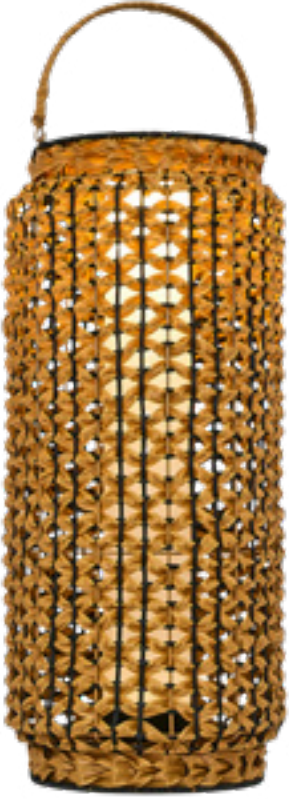

2,4W LED
Ø:23 H:45 cm
3000 Kelvin
80 Lumen
Natural

4457-S14

2,4W LED
Ø:28 H:45 cm
3000 Kelvin
80 Lumen
Natural

4457

4457-S09

2,4W LED
Ø:40 H:72 cm
3000 Kelvin
80 Lumen
Natural
Solar Powered

4457-S07

2,4W LED
Ø:31 H:74 cm
3000 Kelvin
80 Lumen
Natural
Solar Powered