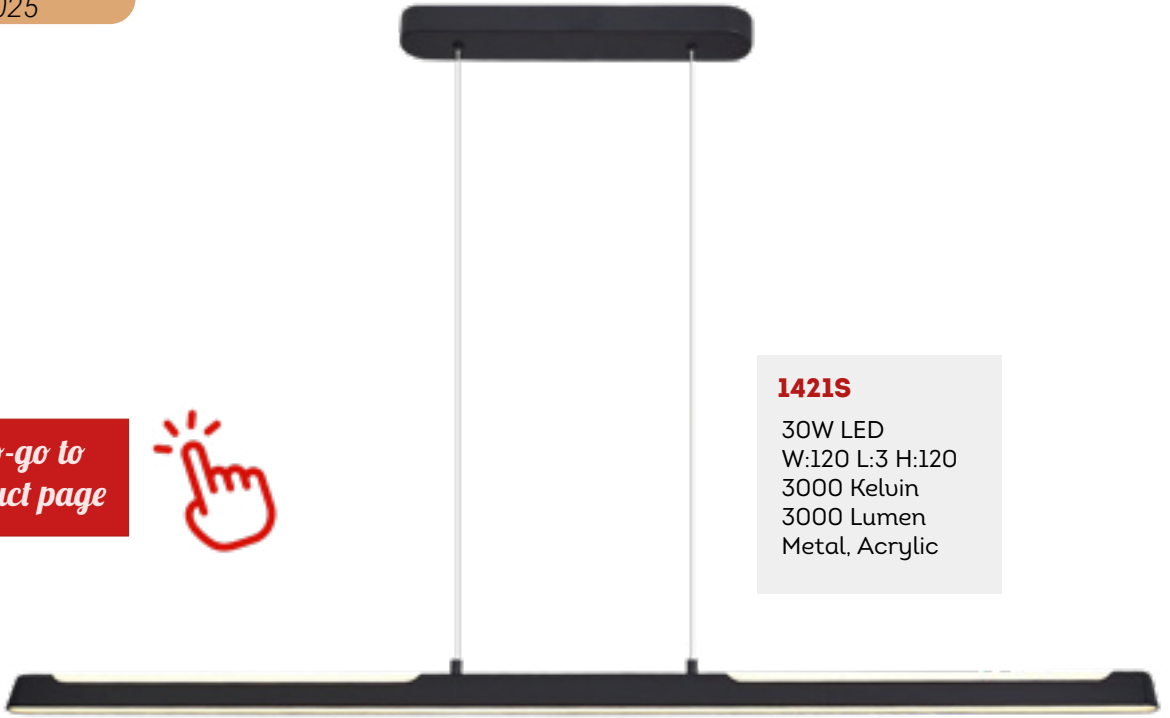

1421

tap to-go to
product page

1421S

30W LED
W:120 L:3 H:120
3000 Kelvin
3000 Lumen
Metal, Acrylic