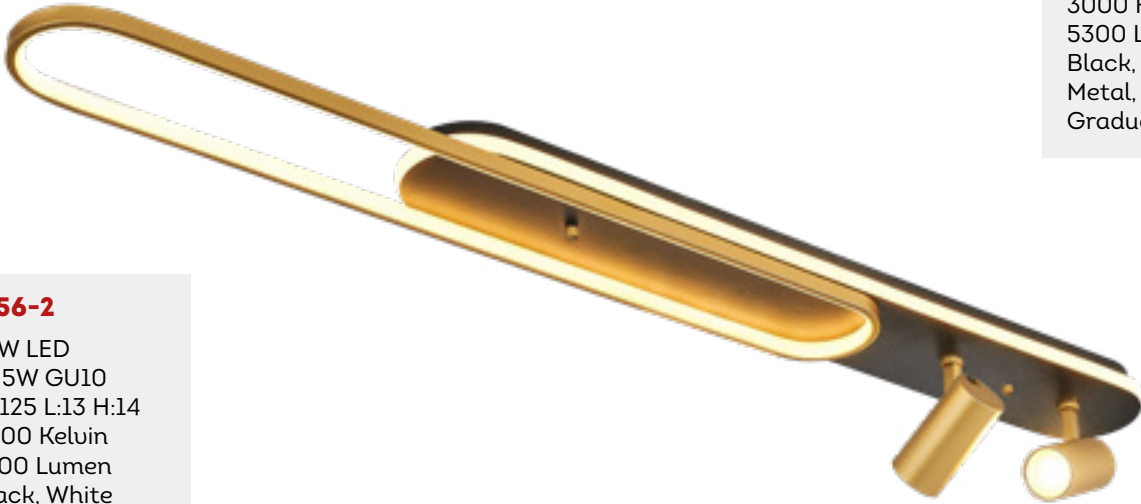

4156

tap to-go to
product page

4156-1

60W LED
1x 5W GU10
W:84 L:13 H:14
3000 Kelvin
5300 Lumen
Black, White
Metal, Acrylic
Gradual lighting

4156-2

75W LED
2x 5W GU10
W:125 L:13 H:14
3000 Kelvin
7500 Lumen
Black, White
Metal, Acrylic
Gradual lighting