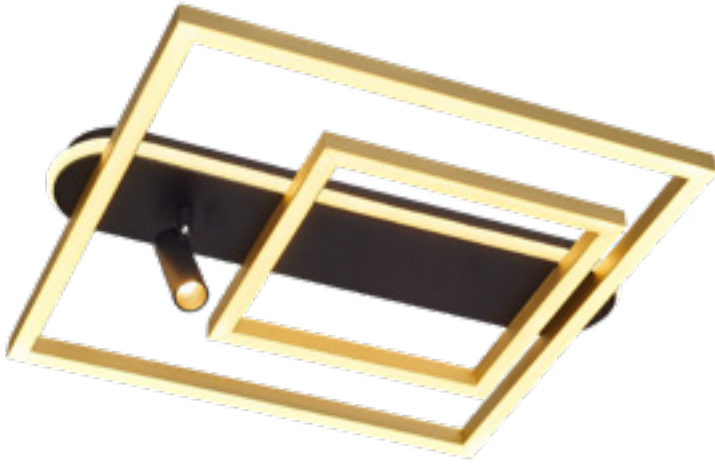

4157

4157-1

78W LED
W502 L:50 H:17
3000 Kelvin
7800 Lumen
Metal, Acrylic

tap to-go to
product page