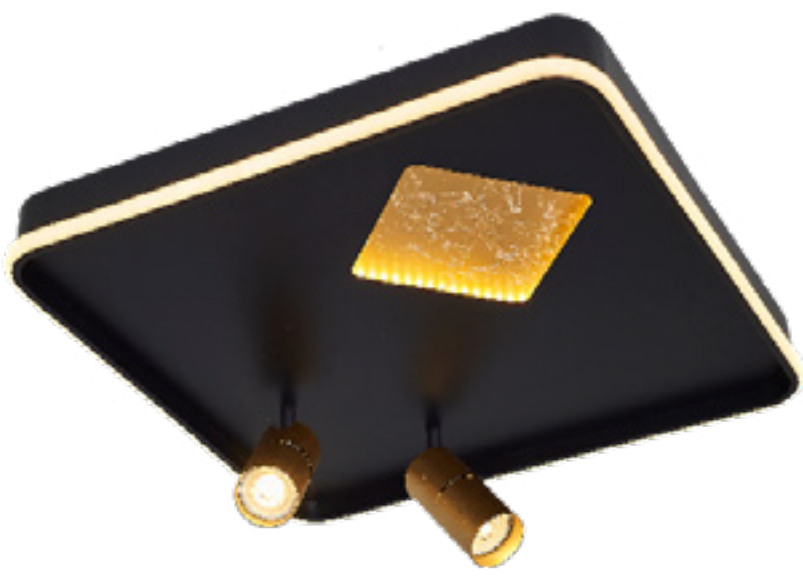

tap to-go to
product page

Remote
Controlled

4157-3

52W LED
W:51 L:51 H:6
3000 - 6500 Kelvin
5200 Lumen
Black, White
Metal, Acrylic

4157

4157-9

60 LED
Ø:45 H:18
3000 Kelvin
6000 Lumen
Switch
Metal, Acrylic

tap to-go to
product page