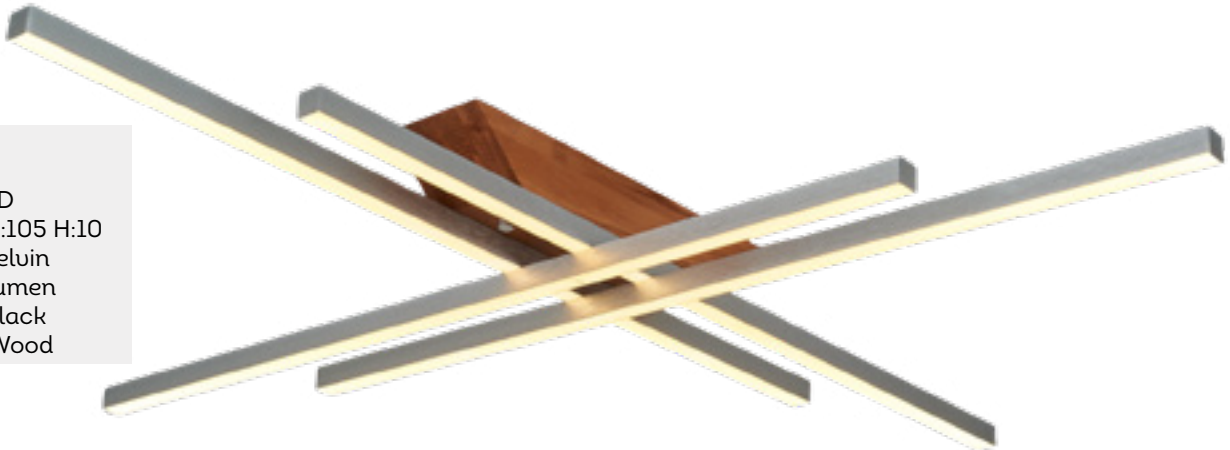

3148

3148-1A

24W LED
W:120 L:4 H:120
3000 Kelvin
2400 Lumen
Gray, Black
Metal, Wood

3148-2A

36W LED
W:120 L:7 H:120
3000 Kelvin
3600 Lumen
Gray, Black
Metal, Wood

tap to-go to
product page

3148-2

68W LED
W:105 L:105 H:10
3000 Kelvin
6800 Lumen
Gray, Black
Metal, Wood