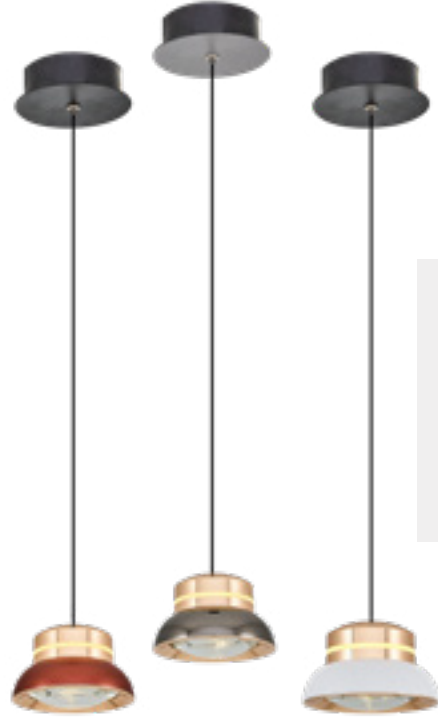

2826-6A

45 watt LED
Ø:44 H:120
3000
4500 Lümen
Metal, Acrylic
Mixed

2826

2826-11A

75 watt LED
 Ø:5 H:120
 3000
 7500 Lümen
 Metal, Acrylic
 Mixed

**2826-1A**

6 watt LED
 Ø:11 H:120
 3000
 600 Lümen
 Metal, Acrylic
 White, Red, Gray