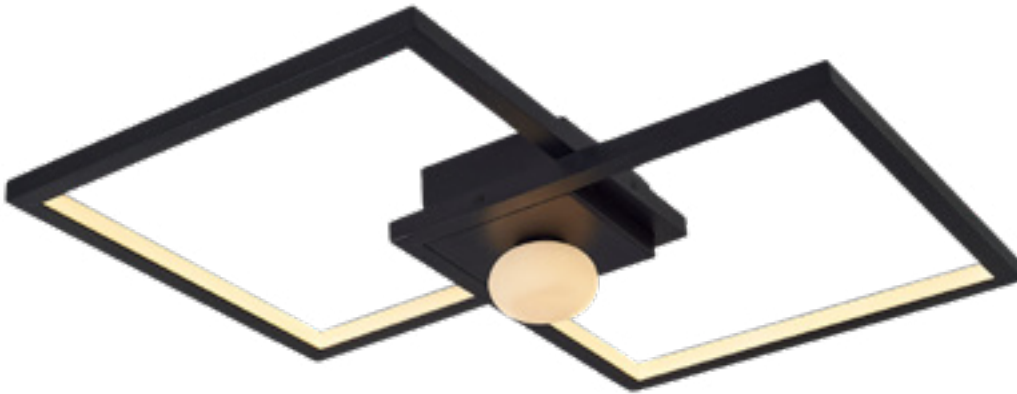

4157-2

76W LED
W:65 L:60 H:9
3000 Kelvin
7600 Lumen
Metal, Acrylic

4157-5

46W LED
W:82 L:57 H:12
3000 Kelvin
4600 Lumen
Black, Antique
Metal, Acrylic