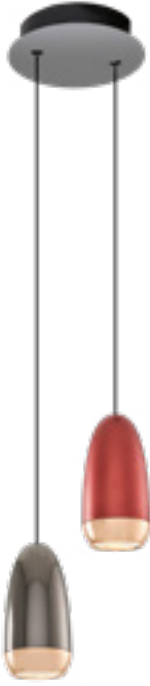

2804-2A

10W LED
Ø:15 H:120
3000 Kelvin
1000 Lumen
Metal, Acrylic
Mixed