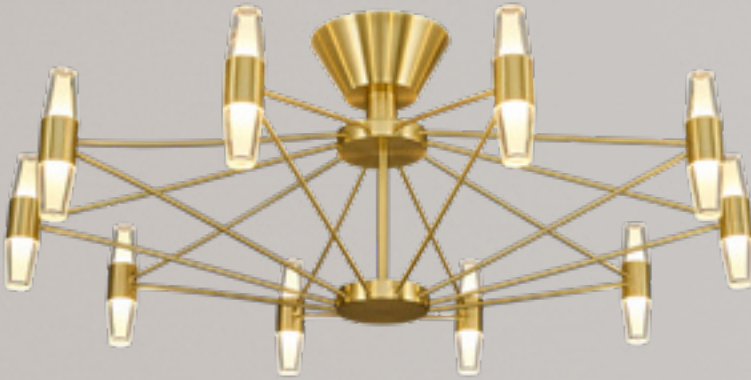

2845-10

55W LED
Ø:80 H:32
3000 Kelvin
5500 Lumen
Metal, Acrylic
Yellow, Black