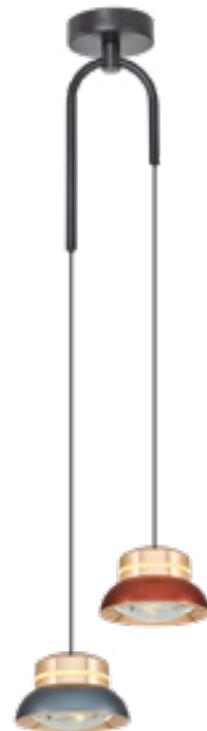

2826-2A

12 watt LED
Ø:22 H:150
3000
1200 Lümen
Metal, Acrylic
White, Red, Gray