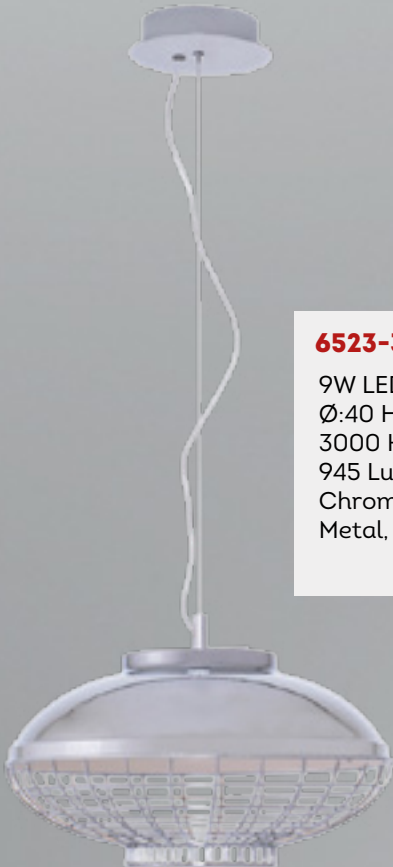

Solar Powered

6523

6523-1A

7W LED
Ø:20 H:120 cm
4000 Kelvin
735 Lumen
Chrome,
Rose Gold
Metal, Acrylic

*tap to-go to
product page*

6523-3A

9W LED
Ø:40 H:120 cm
3000 Kelvin
945 Lumen
Chrome,
Metal, Acrylic

6523-2A