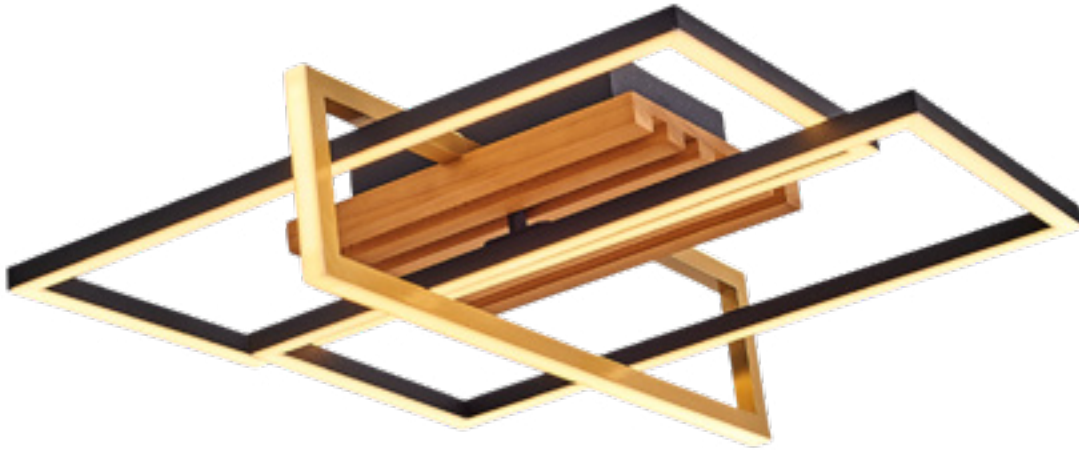

tap to-go to
product page

1419-4

20W LED
3X GU10
W:73 L:11 H:16
3000 Kelvin
2000 Lumen
Metal, Wood

1420

1420-3

36W LED
W:90 L:43 H:13
3000 Kelvin
3600 Lumen
Metal, Wood

tap to-go to
product page

1420-2