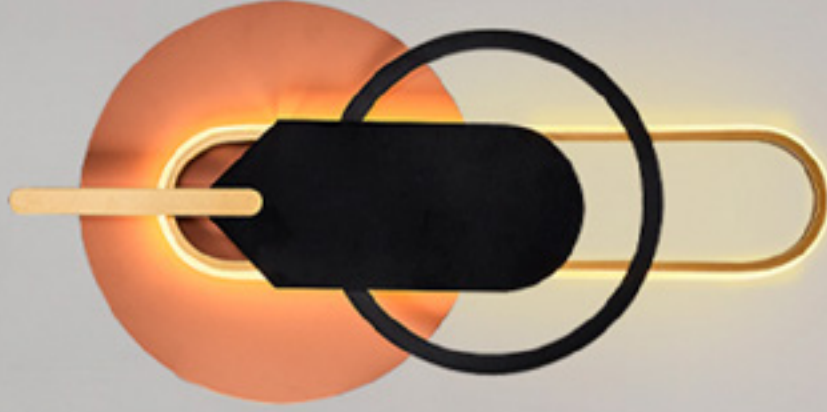

157-K

157-K

22W LED
W:31 L:61 H:6
3000 Kelvin
2200 Lumen
Metal

tap to-go to
product page