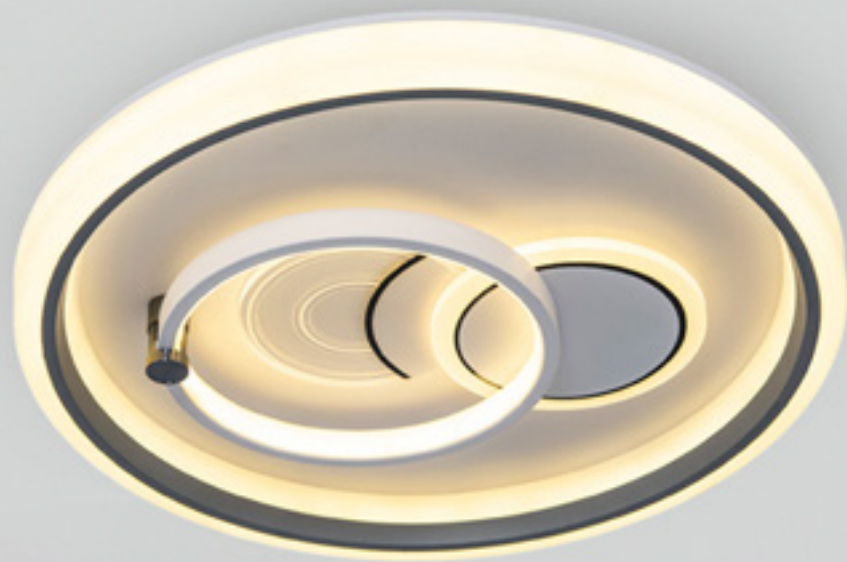

35 LED
W:110 L:7 H:120
3000 Kelvin
3500 Lumen
Metal, Acrylic

5036-APL

10 LED
W:7 L:30 H:10
3000 Kelvin
3500 Lumen
Metal, Acrylic

5036-10

58 LED
Ø:130 H:30
3000 Kelvin
5000 Lumen
Metal, Acrylic

1410

1410-03

LED 50w
Ø:48 H:7
3000-4000
6500 Kelvin
5000 Lümen
Metal Body
Acrylic