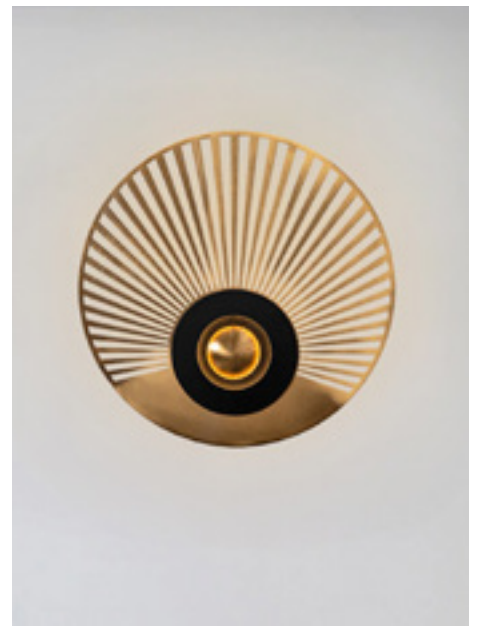

4515-5A

75W G9
Ø:66 H:120 cm
Metal, Glass
Mixed

tap to-go to
product page

4515-4AS

60W G9
W:120 L:30 H:120 cm
Metal, Glass
Mixed

4515-1A

15W G9
Ø:30 H:120 cm
Metal, Glass
Mixed

*wall lamp, floor lamp,
table lamp and accessories*