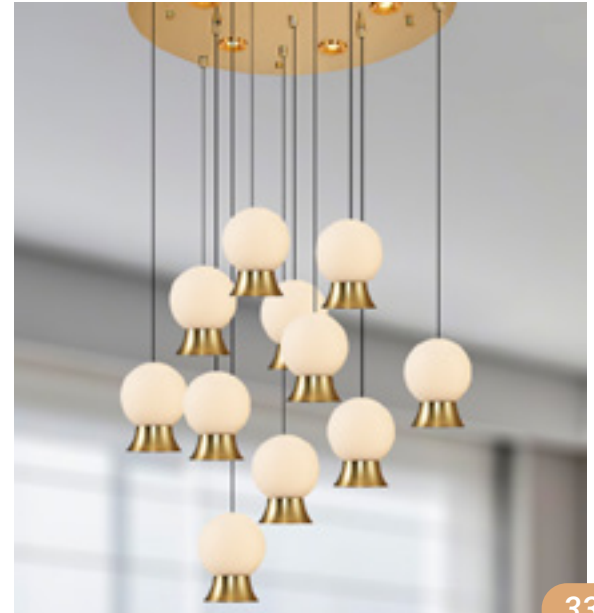

4124Y-5AS

LED 45w
W:90 L:10 H:120
Lumen 4500
Kelvin 3000K
Metal
Opal Glass