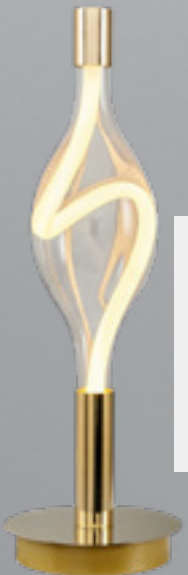

3439-ML

1x10 LED
Ø:14 H:44
3000 Kelvin
1000 Lumen
Yellow, Platinum
Metal, Glass