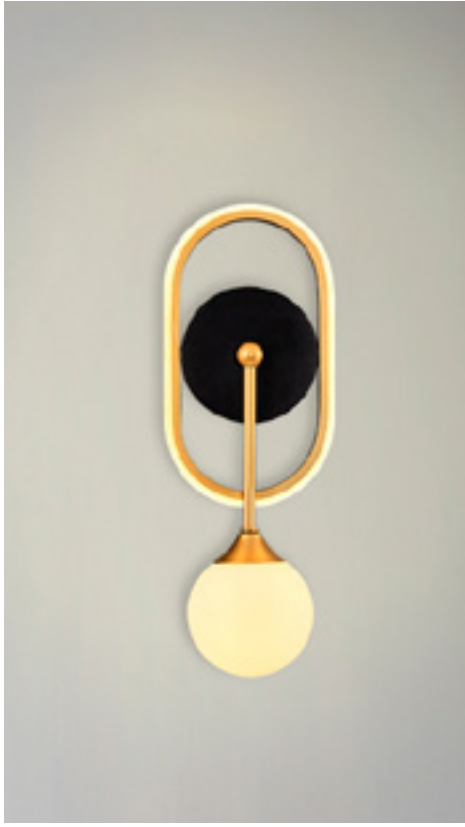

4515-5A

75W G9
Ø:66 H:120 cm
Metal, Glass
Mixed

tap to-go to
product page

4515-4AS

60W G9
W:120 L:30 H:120 cm
Metal, Glass
Mixed

4515-1A

15W G9
Ø:30 H:120 cm
Metal, Glass
Mixed

*wall lamp, floor lamp,
table lamp and accessories*