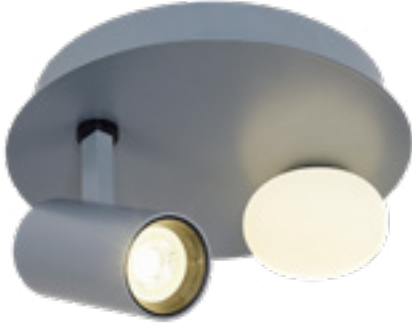

5044

tap to go to
product page

5044-4S

6W LED
2X 5W G10
W:60 L:12 H:18
4000 Kelvin
600 Lumen
Metal, Glass
Black, Gray

5044-1

3W LED
4W G10
Ø:25 H:15
4000 Kelvin
300 Lumen
Metal, Glass
Black, Gray

5044-3

13W LED
1X 4W G10
Ø:40 H:15
4000 Kelvin
1300 Lumen
Metal, Glass
Black, Gray