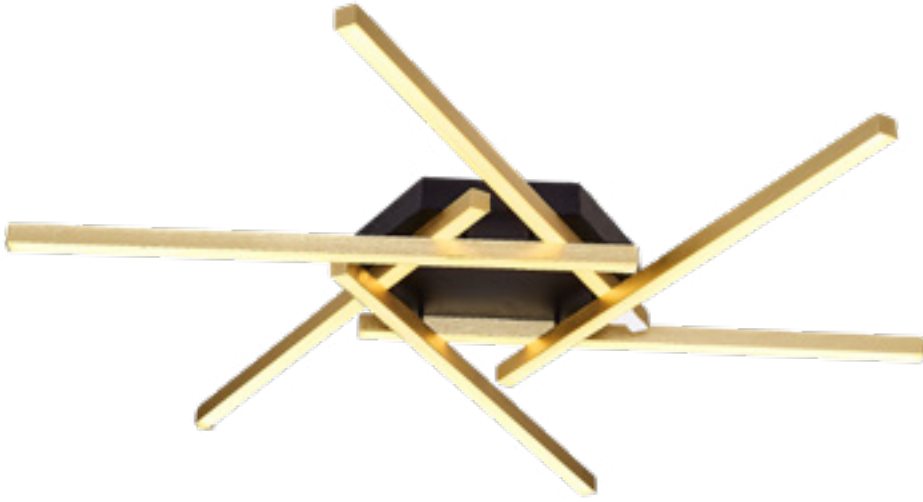

3135

*tap to go to
product page*

3135

65W LED
W:115 L:7 H:120
3000 Kelvin
6500 Lumen
Metal, Acrylic

3146

3146-1

54W LED
Ø:68 H:8
3000 Kelvin
5400 Lumen
Metal, Acrylic
Black, Yellow

tap to-go to
product page