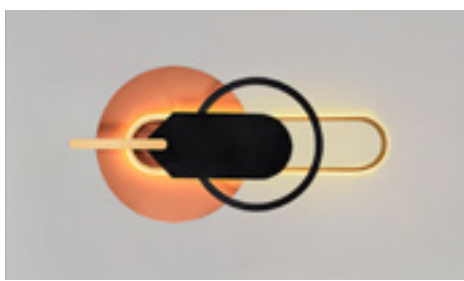

4515-5A

75W G9
Ø:66 H:120 cm
Metal, Glass
Mixed

tap to-go to
product page

4515-4AS

60W G9
W:120 L:30 H:120 cm
Metal, Glass
Mixed

4515-1A

15W G9
Ø:30 H:120 cm
Metal, Glass
Mixed

*wall lamp, floor lamp,
table lamp and accessories*