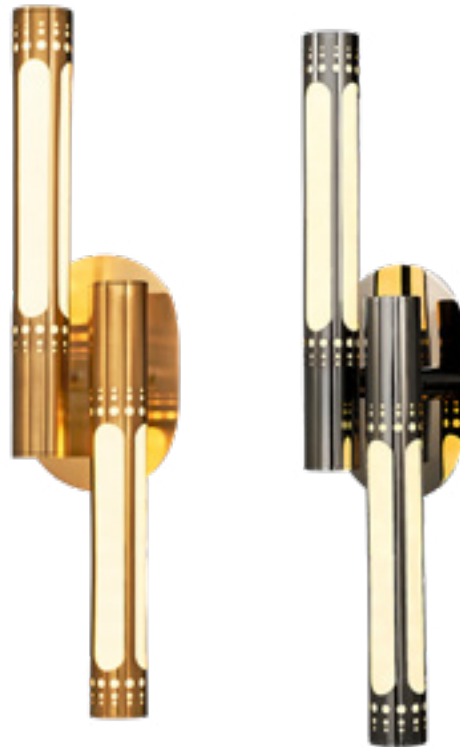

3118-4

1x 20 LED
W:12 L:53 H:11
3000 Kelvin
2000 Lumen
Metal body
Acrylic
Black / Antique