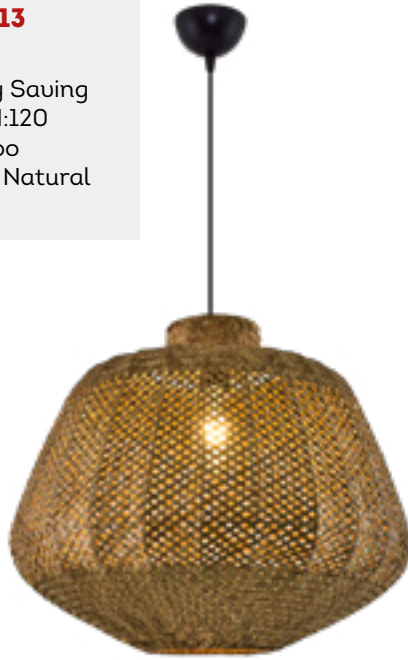

Remote
Controlled

4461

4461-13

24W
Energy Saving
Ø:50 H:120
Bamboo
White, Natural

4461-14

24W
Energy Saving
Ø:60 H:120
Bamboo
Natural

4461-12

24W
Energy Saving
Ø:40 H:120
Bamboo
White