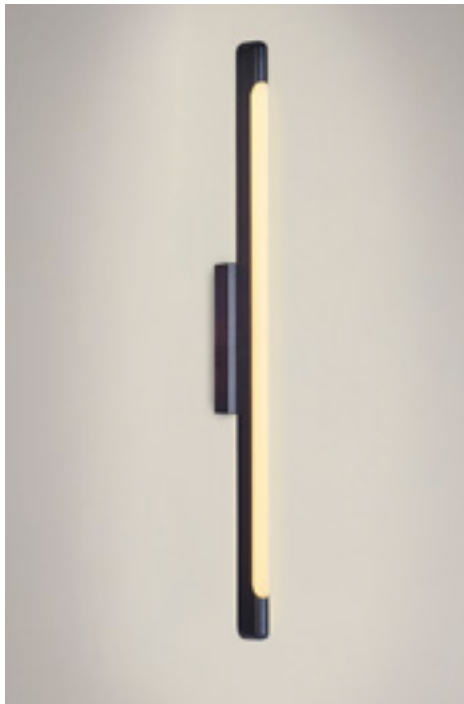

4515-5A

75W G9
Ø:66 H:120 cm
Metal, Glass
Mixed

tap to-go to
product page

4515-4AS

60W G9
W:120 L:30 H:120 cm
Metal, Glass
Mixed

4515-1A

15W G9
Ø:30 H:120 cm
Metal, Glass
Mixed

*wall lamp, floor lamp,
table lamp and accessories*