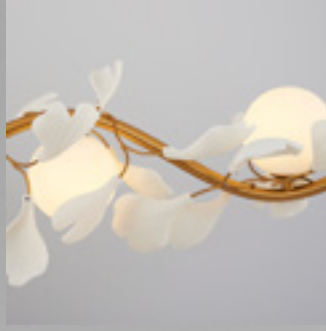

2712

tap to-go to
product page

2712-4A

4x5w G9
Ø:70 H:120
Metal, Acrylic

2712-4AS

4x5w G9
W:115 L:32 H:120
Metal, Acrylic