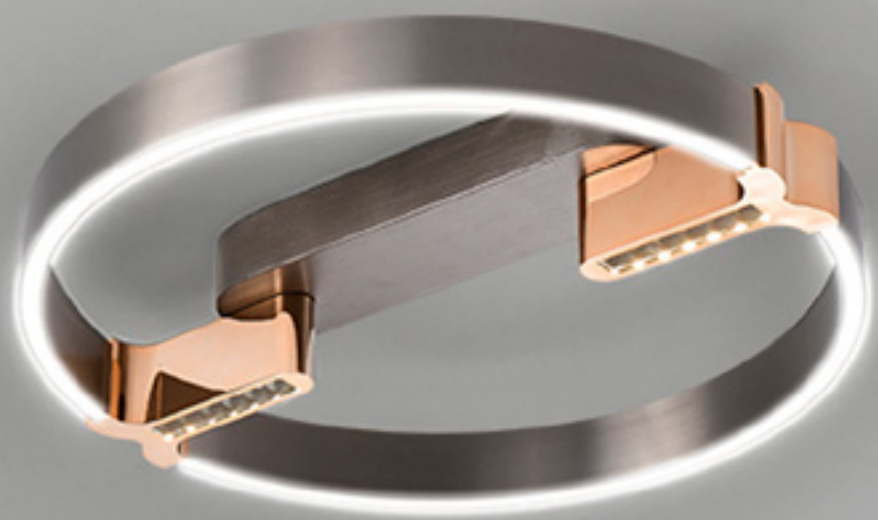

5721

5721Y-3

1x95W LED
Ø:80 H:18
3000 Kelvin
9500 Lumen
Metal, Acrylic

tap to-go to
product page

5721Y-2

1x50W LED
Ø:60 H:14
3000 Kelvin
3500 Lumen
Metal, Acrylic

5721Y-1

1x35W LED
Ø:50 H:11
3000 Kelvin
3500 Lumen
Metal, Acrylic