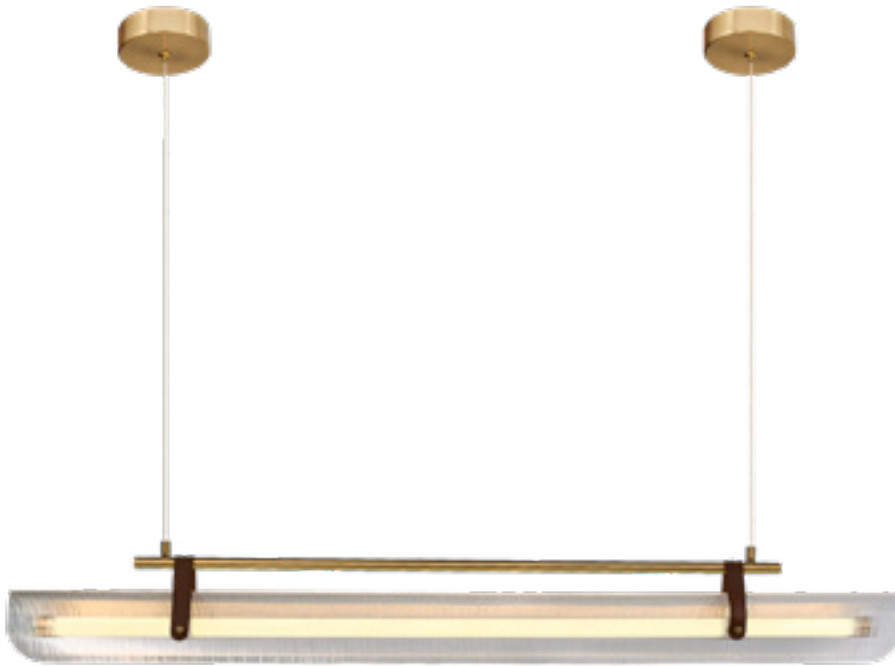

3245

3245

23W LED
W:120 L:9 H:120
3000 Kelvin
1500 Lumen
Metal, Acrylic
Black, Antique

tap to-go to
product page