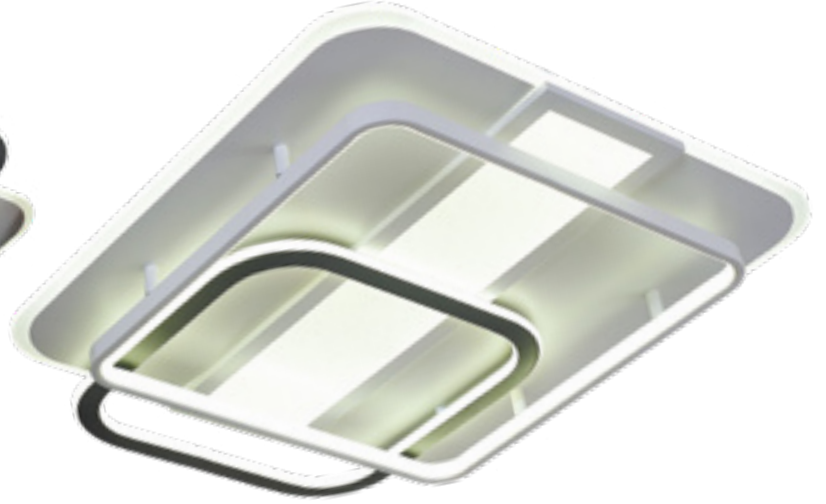

1414

tap to go to
product page

1414-5

LED 80 watt
Ø:60 H:5
3000 - 4000
6500 Kelvin
8000 Lümen
Metal Base
Acrylic
Remote Controlled
Dimmable

1414-7

LED 85 watt
W:60 L:60 H:9
3000 - 4000
6500 Kelvin
8500 Lümen
Metal Base
Acrylic
Remote Controlled
Dimmable