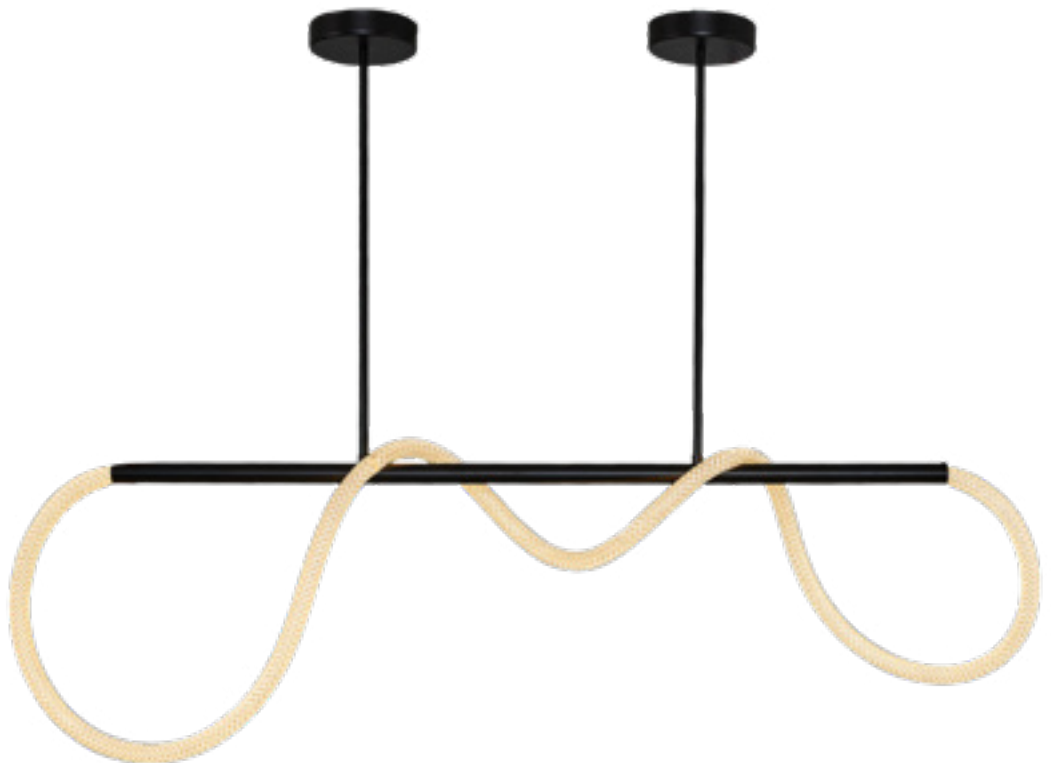

**3240-1A**

45W LED
Ø:66 H:120
4000 Kelvin
4500 Lumen
Metal, Acrylic
Black, Antique

tap to-go to
product page

**3240-3A**

46W LED
W:120 L:16 H:90
4000 Kelvin
4600 Lumen
Metal, Acrylic
Black, Antique

3240

tap to-go to
product page