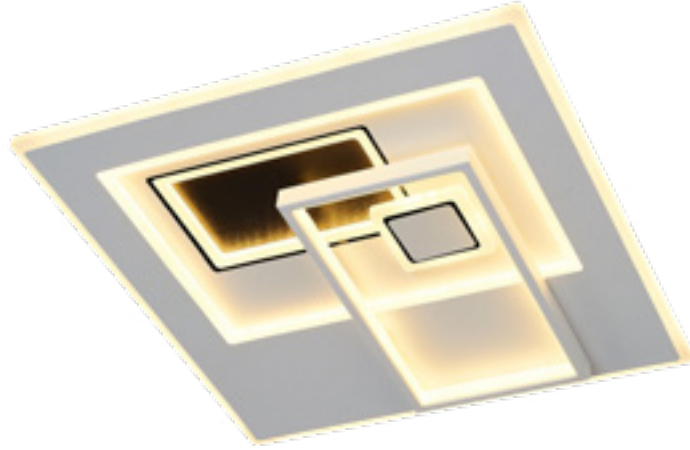

1411

tap to-go to
product page

1411-1

LED 100 watt
Ø:50 H:5
3000-4000
6500 Kelvin
10000 Lümen
Metal Base
Acrylic

Remote
Controlled

1411-2

LED 115 watt
W:50 L:50 H:5
3000-4000
6500 Kelvin
11500 Lümen
Metal Base
Acrylic
Remote Controlled