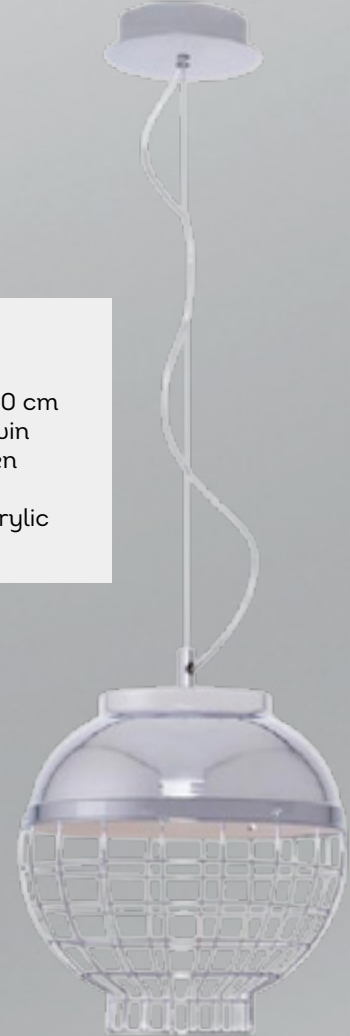

6523-2A

9W LED
Ø:30 H:120 cm
3000 Kelvin
945 Lumen
Chrome,
Metal, Acrylic