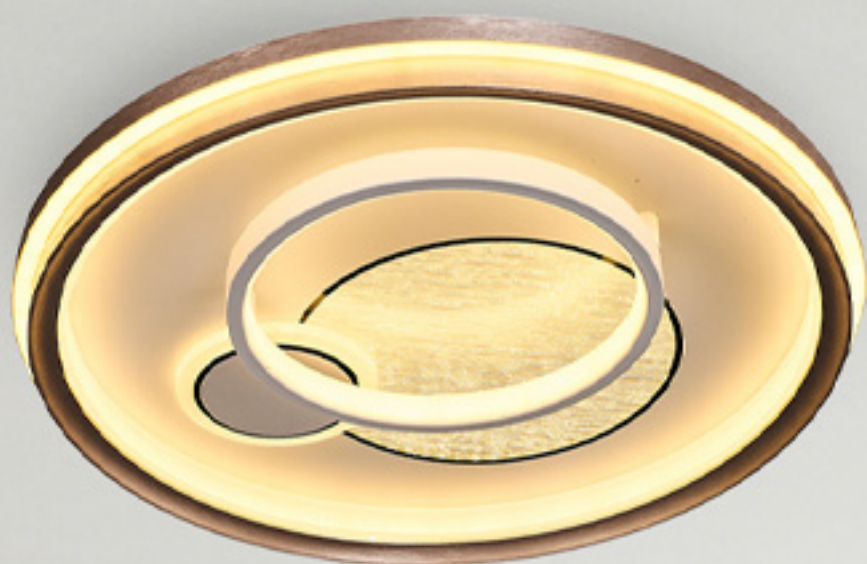

Remote
Controlled

1411-3

LED 100 watt
Ø:50 H:5
3000-4000
6500 Kelvin
10000 Lümen
Metal Base
Acrylic

Remote
Controlled

tap to-go to
product page

Remote
Controlled

1411-4

LED 130 watt
W:50 L:50 H:5
3000 - 6500 Kelvin
13000 Lümen
Metal Base
Acrylic
Remote Controlled