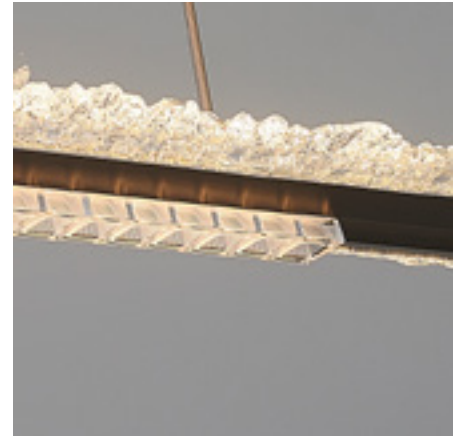

tap to-go to
product page