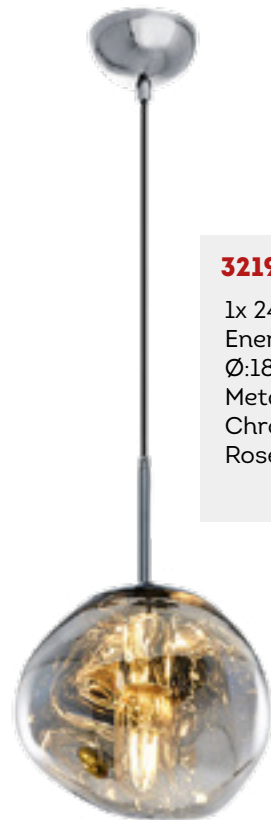

3219S

1x 24W - E27
Energy Saving
Ø:18 H:120
Metal, Acrylic
Chrome, Yellow
Rose Gold