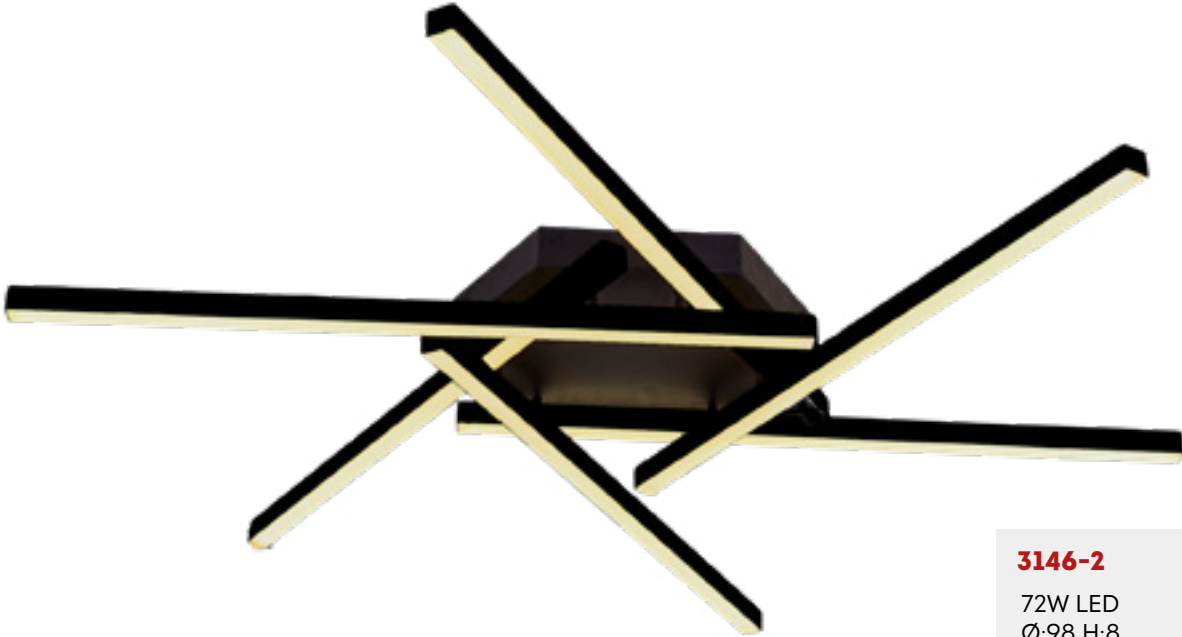

3135

*tap to go to
product page*

3135

65W LED
W:115 L:7 H:120
3000 Kelvin
6500 Lumen
Metal, Acrylic

3146

3146-1

54W LED
Ø:68 H:8
3000 Kelvin
5400 Lumen
Metal, Acrylic
Black, Yellow

tap to-go to
product page