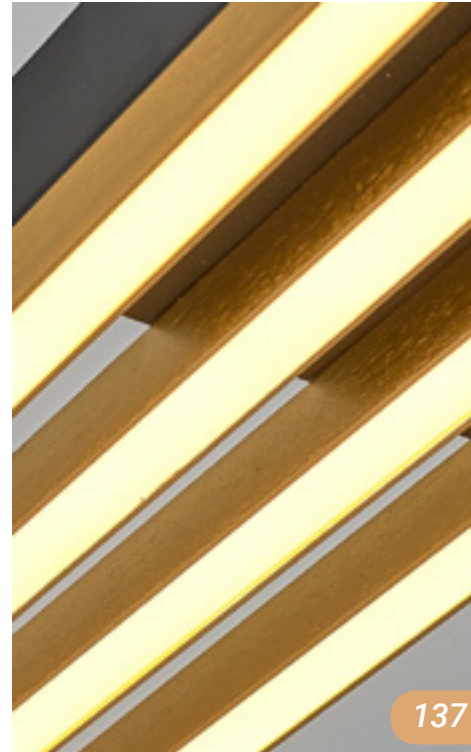

tap to-go to
product page

3151

tap to-go to
product page

3151-2

94W LED
W:90 L:90 H:8
3000 Kelvin
9400 Lumen
Metal, Acrylic
Black, Yellow

3151-1

60W LED
W:73 L:73 H:8
3000 Kelvin
6000 Lumen
Metal, Acrylic
Black, Yellow