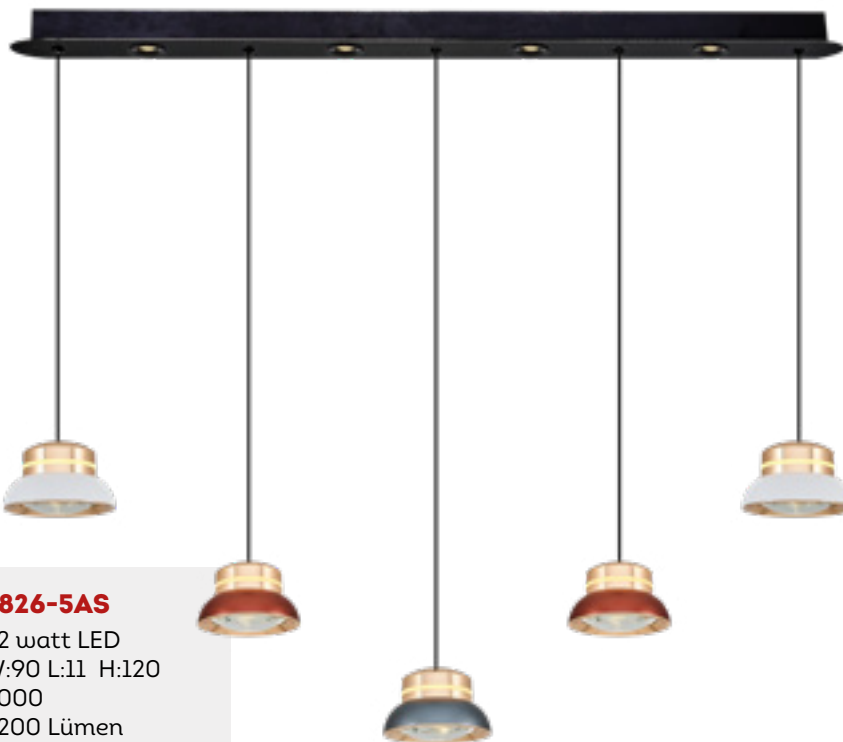

2826-5AS

42 watt LED
W:90 L:11 H:120
3000
4200 Lümen
Metal, Acrylic
Mixed