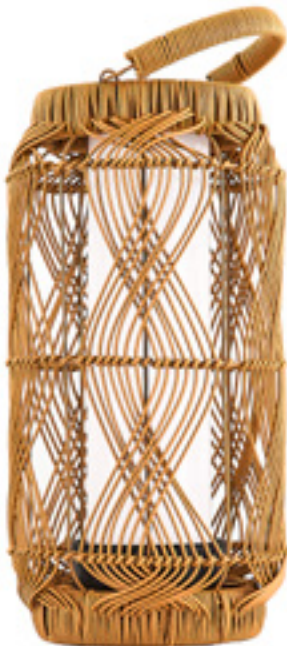

4457-S04

2,4W LED
Ø:23 H:45 cm
3000 Kelvin
80 Lumen
Natural