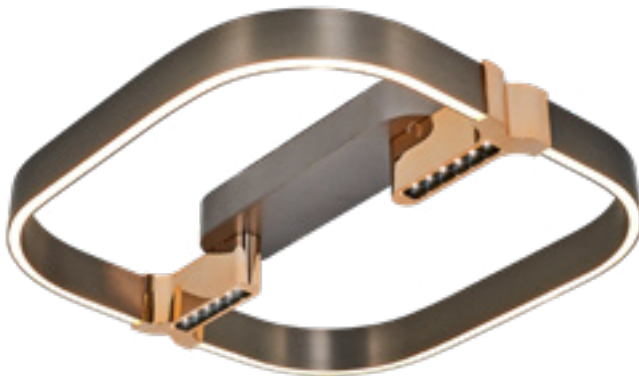

5721

tap to-go to
product page

5721K-2

1x60W LED
Ø:60 H:14
3000 Kelvin
6000 Lumen
Metal, Acrylic

5721K-3

1x95W LED
W:110 L:70 H:23
3000 Kelvin
9500 Lumen
Metal, Acrylic

5721K-1

1x35W LED
Ø:50 H:10
3000 Kelvin
3500 Lumen
Metal, Acrylic